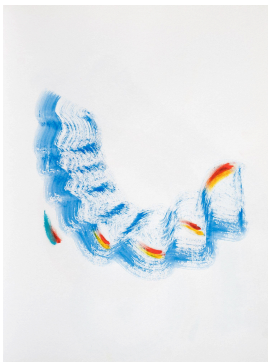

Scene 11

Edition 3/3

11 x 14 in

$150