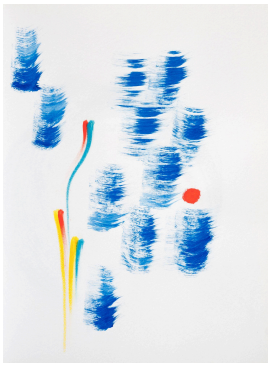

i'm trying to fall in love with the rain

Brandt Maina | RIOA wa ROE

Rain Series — 106 drawings, 2021–2022

This selection presents 30 works from a larger body of 106 drawings.

A blooming series of emotional landscapes. Brushed acrylic gestures and finger-dragged oil pastels on paper — painted while listening to the rain fall, paused when the light broke through. Page after page, something simple, minimal even. Ritual repetition. Each color a character. Each drawing a scene in a slow and honest confessional. A gentle practice in deconstruction and healing while the wetting of Time passes by.

Bathe in what you have found.

Scene 20

Edition 8/8

8.5 x 11 in

\$80

Scene 23

Edition 1/1

31 x 40 in